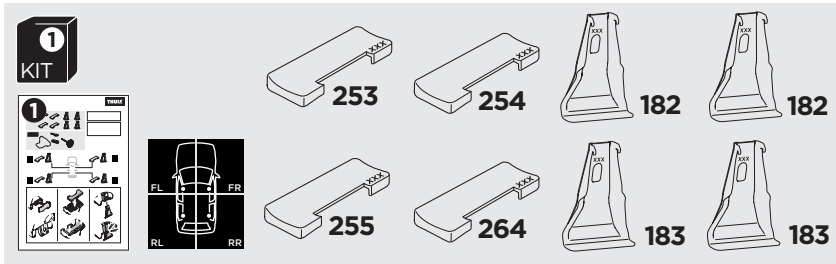

1

Kit 5058

TOYOTA RAV4, 5-dr SUV, 13-15, 16-18

ISO 11154-E

1 KIT + FOOT PACK

2

3

THULE WingBar Evo	THULE WingBar Edge	THULE WingBar	THULE SquareBar	Evo X (scale)	Edge X (scale)
TOYOTA RAV4, 5-dr SUV, 13-15, 16-18				44	I
THULE ProBar	THULE SlideBar				X (mm/inch)
TOYOTA RAV4, 5-dr SUV, 13-15, 16-18				1091 mm / 43"	

THULE WingBar Evo	THULE WingBar Edge	THULE WingBar	THULE SquareBar	Evo Y (scale)	Edge Y (scale)
TOYOTA RAV4, 5-dr SUV, 13-15, 16-18				36,5	F
THULE ProBar	THULE SlideBar				Y (mm/inch)
TOYOTA RAV4, 5-dr SUV, 13-15, 16-18				1016 mm / 40"	

	W (mm/inch)	Z (mm/inch)
TOYOTA RAV4, 5-dr SUV, 13-15, 16-18	700 mm / 27 1/2"	350 mm / 13 3/4"