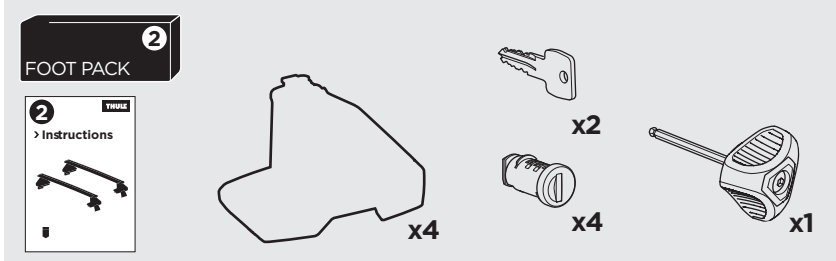

1

Kit 5058

TOYOTA RAV4, 5-dr SUV, 13-15, 16-18

ISO 11154-E

1 KIT + FOOT PACK

2

3

THULE WingBar Evo	THULE WingBar Edge	THULE WingBar	THULE SquareBar	Evo X (scale)	Edge X (scale)
TOYOTA RAV4, 5-dr SUV, 13-15, 16-18				44	I
THULE ProBar	THULE SlideBar				X (mm/inch)
TOYOTA RAV4, 5-dr SUV, 13-15, 16-18				1091 mm / 43"	

THULE WingBar Evo	THULE WingBar Edge	THULE WingBar	THULE SquareBar	Evo Y (scale)	Edge Y (scale)
TOYOTA RAV4, 5-dr SUV, 13-15, 16-18				36,5	F
THULE ProBar	THULE SlideBar				Y (mm/inch)
TOYOTA RAV4, 5-dr SUV, 13-15, 16-18				1016 mm / 40"	

	W (mm/inch)	Z (mm/inch)
TOYOTA RAV4, 5-dr SUV, 13-15, 16-18	700 mm / 27 1/2"	350 mm / 13 3/4"