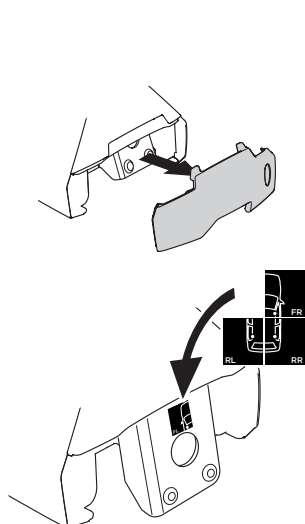

1

Kit 5058

TOYOTA RAV4, 5-dr SUV, 13-15, 16-18

ISO 11154-E

1 KIT + FOOT PACK

2

3

THULE WingBar Evo	THULE WingBar Edge	THULE WingBar	THULE SquareBar	Evo X (scale)	Edge X (scale)
TOYOTA RAV4, 5-dr SUV, 13-15, 16-18				44	I
THULE ProBar	THULE SlideBar				X (mm/inch)
TOYOTA RAV4, 5-dr SUV, 13-15, 16-18				1091 mm / 43"	

THULE WingBar Evo	THULE WingBar Edge	THULE WingBar	THULE SquareBar	Evo Y (scale)	Edge Y (scale)
TOYOTA RAV4, 5-dr SUV, 13-15, 16-18				36,5	F
THULE ProBar	THULE SlideBar				Y (mm/inch)
TOYOTA RAV4, 5-dr SUV, 13-15, 16-18				1016 mm / 40"	

	W (mm/inch)	Z (mm/inch)
TOYOTA RAV4, 5-dr SUV, 13-15, 16-18	700 mm / 27 1/2"	350 mm / 13 3/4"