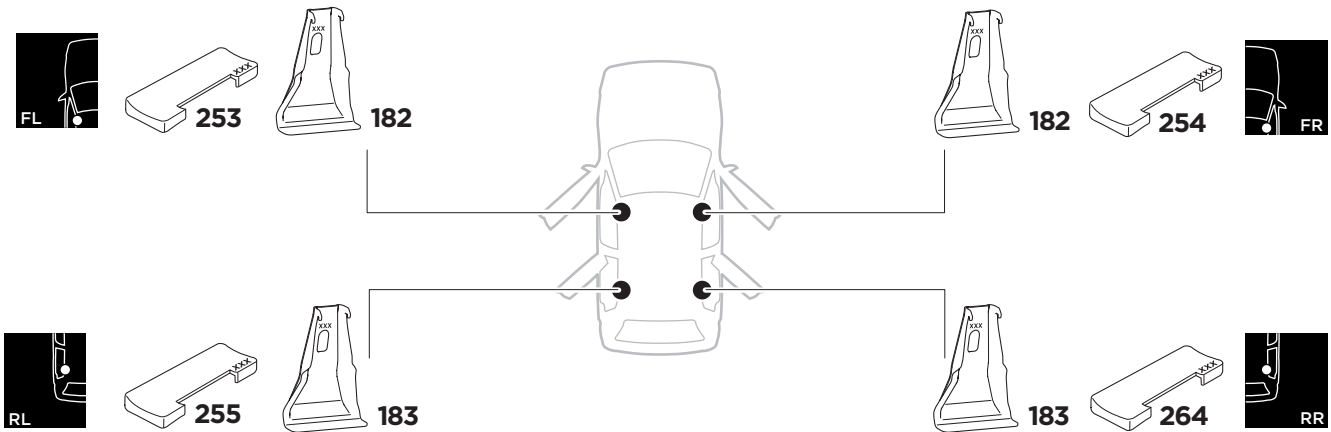

1

Kit 5058

TOYOTA RAV4, 5-dr SUV, 13-15, 16-18

ISO 11154-E

1 KIT + FOOT PACK

2

3

THULE WingBar Evo	THULE WingBar Edge	THULE WingBar	THULE SquareBar	Evo X (scale)	Edge X (scale)
TOYOTA RAV4, 5-dr SUV, 13-15, 16-18				44	I
THULE ProBar	THULE SlideBar				X (mm/inch)
TOYOTA RAV4, 5-dr SUV, 13-15, 16-18				1091 mm / 43"	

THULE WingBar Evo	THULE WingBar Edge	THULE WingBar	THULE SquareBar	Evo Y (scale)	Edge Y (scale)
TOYOTA RAV4, 5-dr SUV, 13-15, 16-18				36,5	F
THULE ProBar	THULE SlideBar				Y (mm/inch)
TOYOTA RAV4, 5-dr SUV, 13-15, 16-18				1016 mm / 40"	

	W (mm/inch)	Z (mm/inch)
TOYOTA RAV4, 5-dr SUV, 13-15, 16-18	700 mm / 27 1/2"	350 mm / 13 3/4"