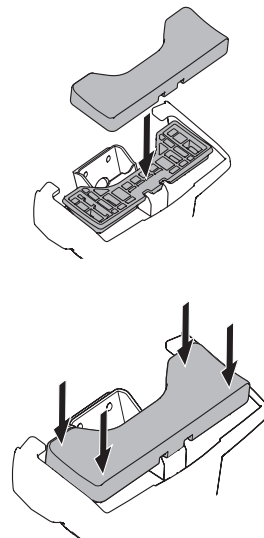

1

Kit 5058

TOYOTA RAV4, 5-dr SUV, 13-15, 16-18

ISO 11154-E

1 KIT + FOOT PACK

2

3

THULE WingBar Evo	THULE WingBar Edge	THULE WingBar	THULE SquareBar	Evo X (scale)	Edge X (scale)
TOYOTA RAV4, 5-dr SUV, 13-15, 16-18				44	I
THULE ProBar	THULE SlideBar				X (mm/inch)
TOYOTA RAV4, 5-dr SUV, 13-15, 16-18				1091 mm / 43"	

THULE WingBar Evo	THULE WingBar Edge	THULE WingBar	THULE SquareBar	Evo Y (scale)	Edge Y (scale)
TOYOTA RAV4, 5-dr SUV, 13-15, 16-18				36,5	F
THULE ProBar	THULE SlideBar				Y (mm/inch)
TOYOTA RAV4, 5-dr SUV, 13-15, 16-18				1016 mm / 40"	

	W (mm/inch)	Z (mm/inch)
TOYOTA RAV4, 5-dr SUV, 13-15, 16-18	700 mm / 27 1/2"	350 mm / 13 3/4"