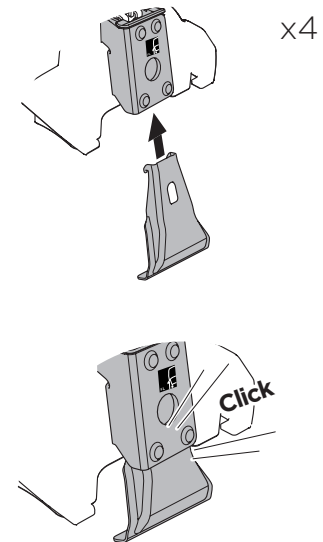

1

Kit 5058

TOYOTA RAV4, 5-dr SUV, 13-15, 16-18

ISO 11154-E

1 KIT + FOOT PACK

2

3

THULE WingBar Evo	THULE WingBar Edge	THULE WingBar	THULE SquareBar	Evo X (scale)	Edge X (scale)
TOYOTA RAV4, 5-dr SUV, 13-15, 16-18				44	I
THULE ProBar	THULE SlideBar				X (mm/inch)
TOYOTA RAV4, 5-dr SUV, 13-15, 16-18				1091 mm / 43"	

THULE WingBar Evo	THULE WingBar Edge	THULE WingBar	THULE SquareBar	Evo Y (scale)	Edge Y (scale)
TOYOTA RAV4, 5-dr SUV, 13-15, 16-18				36,5	F
THULE ProBar	THULE SlideBar				Y (mm/inch)
TOYOTA RAV4, 5-dr SUV, 13-15, 16-18				1016 mm / 40"	

	W (mm/inch)	Z (mm/inch)
TOYOTA RAV4, 5-dr SUV, 13-15, 16-18	700 mm / 27 1/2"	350 mm / 13 3/4"